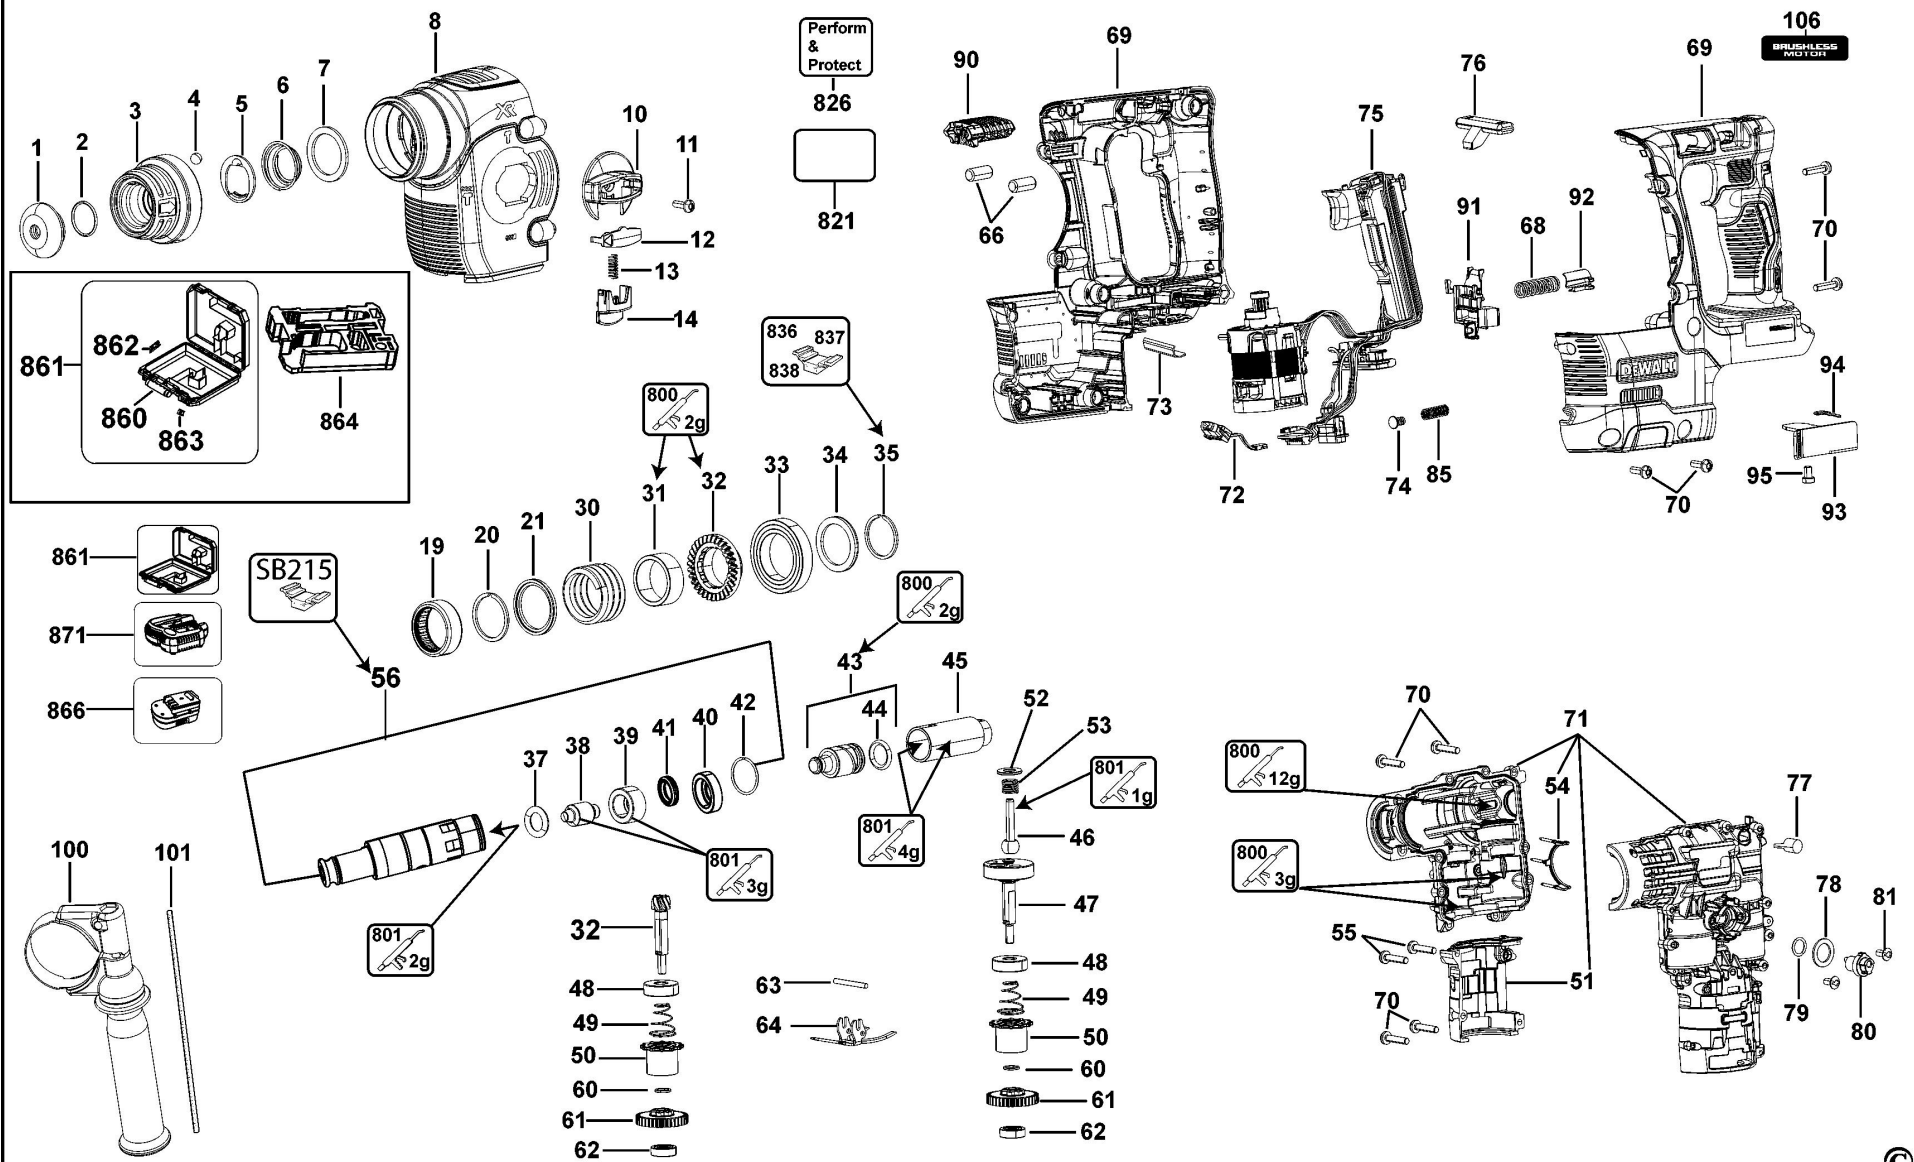

DCH273 ROTARY HAMMER 1

Parts List DCH273 ROTARY HAMMER 1

Item	Part Number	Qty	Part Description	General Description	Other Info	Repair Inst	Markets
1	323489-00	1	CAP			No	QW
2	579212-00	1	RING			No	QW
3	N774198	1	TUBE SA			No	QW
4	583890-00	1	BALL			No	QW
5	578387-00	1	WASHER			No	QW
6	871690	1	SPRING			No	QW
7	590306-00	1	FELT SEAL			No	QW
8	N339199	1	GEARCASE COVER			No	QW
10	N190510	1	SELECTOR			No	QW
11	324006-16	1	SCREW			No	QW
12	N034134	1	COVER			No	QW
13	N074923	1	SPRING			No	QW
14	N190511	1	BUTTON RELEASE			No	QW
19	N149956	1	BEARING NEEDLE			No	QW
20	488105-00	1	CLIP			No	QW
21	NA278327	1	WASHER			No	QW
30	589346-00	1	SPRING			No	QW
31	N410822	1	SLEEVE			No	QW
32	N383250	1	GEAR & PINION SA			No	QW
33	479478-00	1	BEARING,BALL			No	QW
34	N043424	1	WASHER			No	QW
35	488390-00	1	CLIP			No	QW
36	N918449	1	SPINDLE			No	QW
37	N394276	1	O RING			No	QW
38	492808-00	1	BEAT PIECE			No	QW
39	N470388	1	TUBE GUIDE			No	QW
40	N531681	1	WASHER			No	QW
41	580990-00	1	O RING			No	QW
42	N294259	1	RING			No	QW
43	N178363	1	RAM SA			No	QW
44	N114827	1	O RING			No	QW
45	492822-00	1	PISTON			No	QW